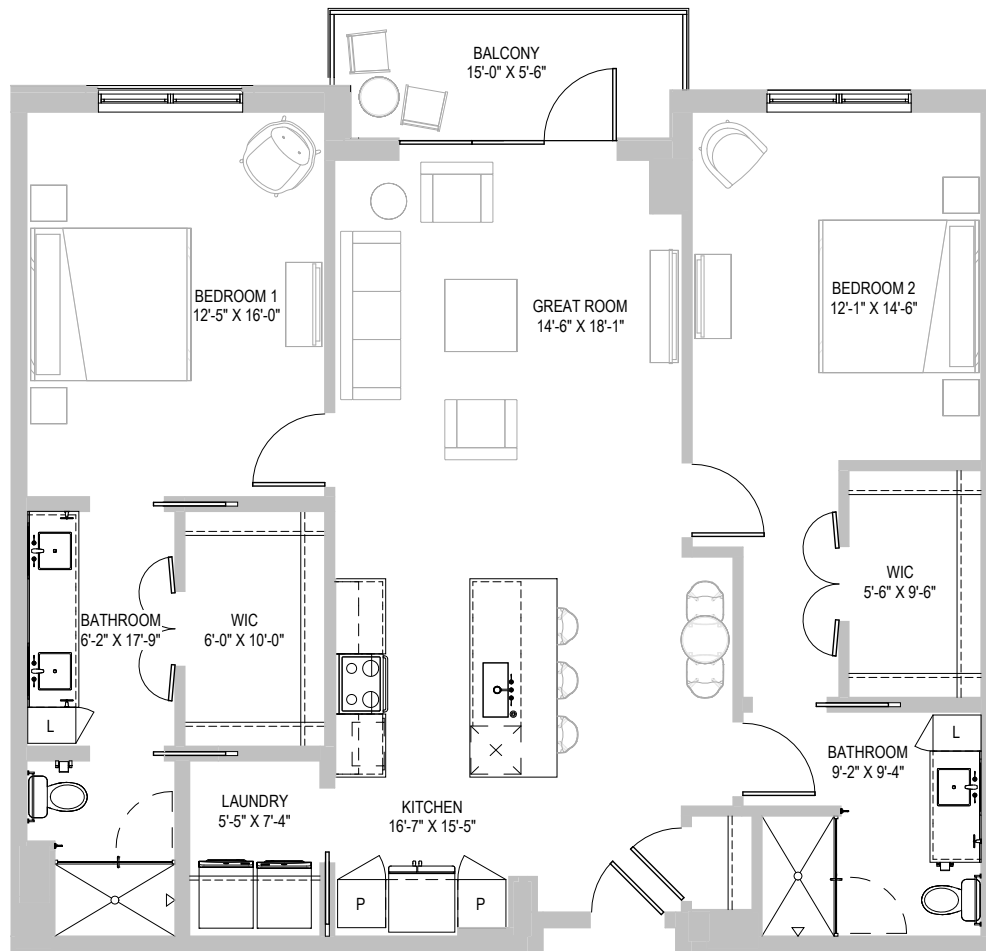

FLAMINGO

2 BEDROOMS | 2 BATHS

1,372 SQ. FT.

SCALE: 1/8" = 1'-0"

THE
WINSBERG
AT GREEN CAY

4955 West Atlantic Avenue | Delray Beach, FL 33445

561-264-5820 | TheWinsberg.org

Dimensions, columns, features and specifications are approximate and subject to change.