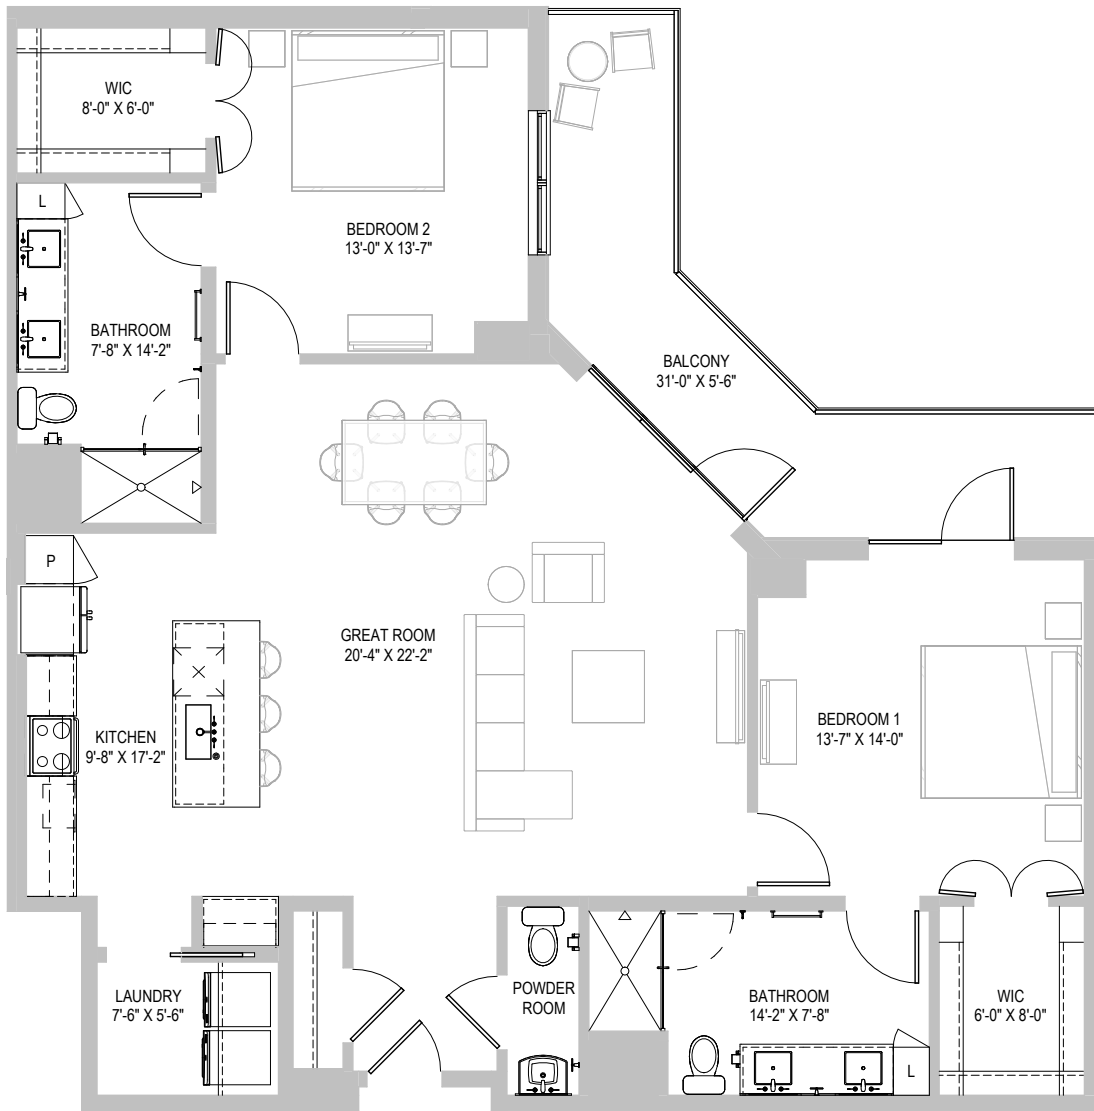

# FLORA

2 BEDROOMS | 2.5 BATHS  
1,542 SQ. FT.

SCALE: 1/8" = 1'-0"