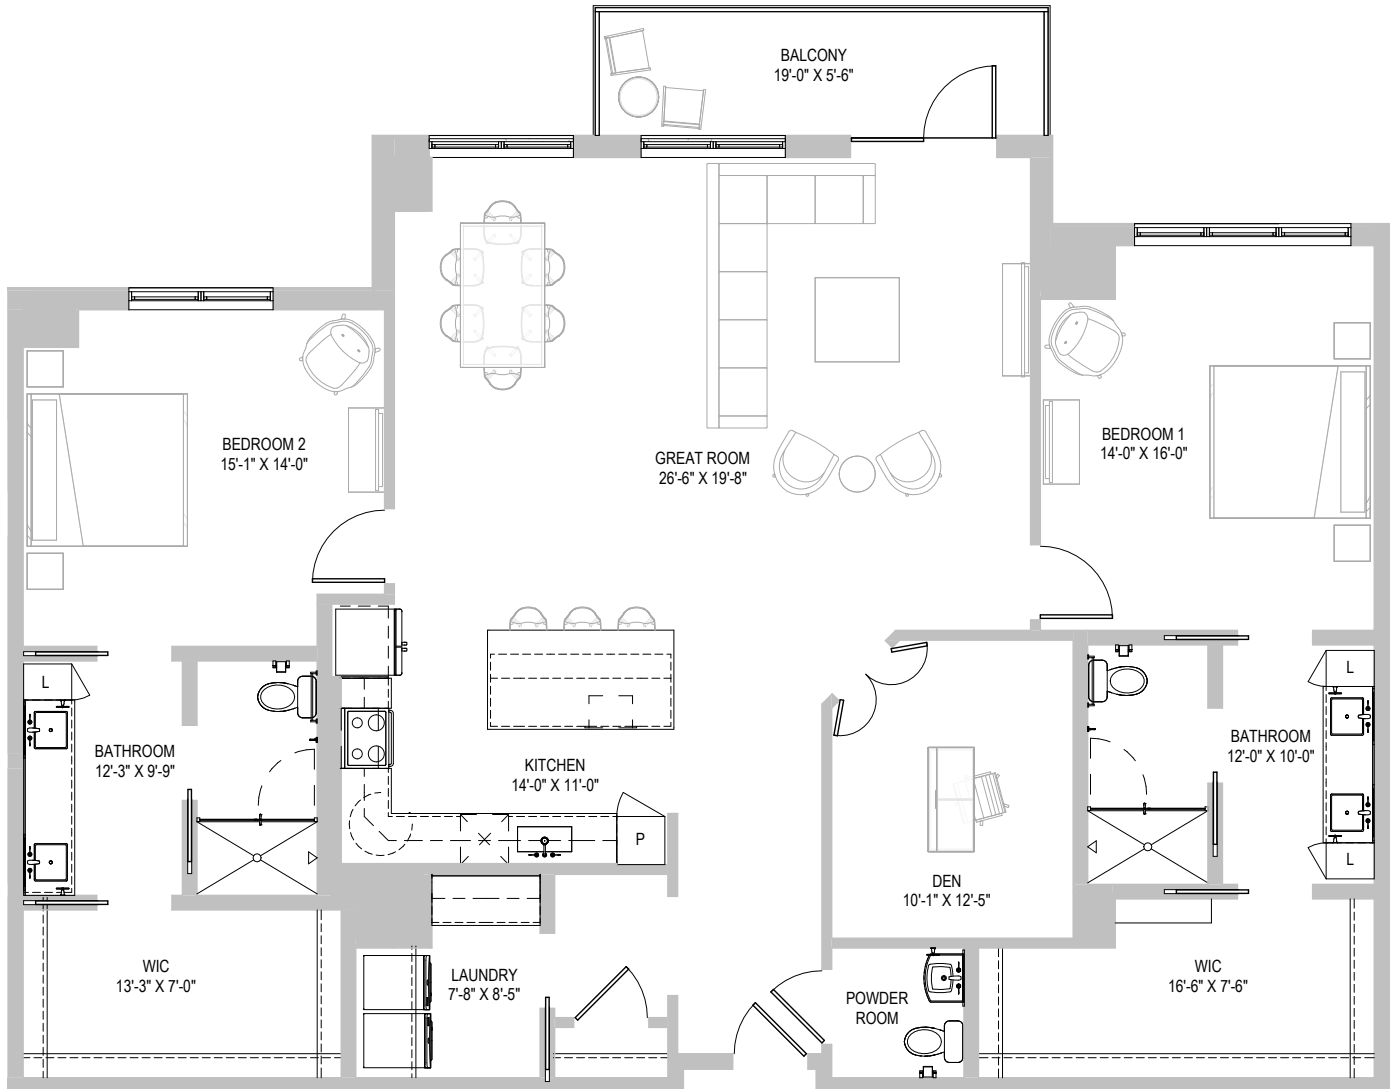

OSPREY

2 BEDROOMS | 2.5 BATHS | DEN
2,053 SQ. FT.

SCALE: 1/8" = 1'-0"

THE WINSBERG

AT GREEN CAY

4955 West Atlantic Avenue | Delray Beach, FL 33445
561-264-5820 | TheWinsberg.org

Dimensions, columns, features and specifications are approximate and subject to change.