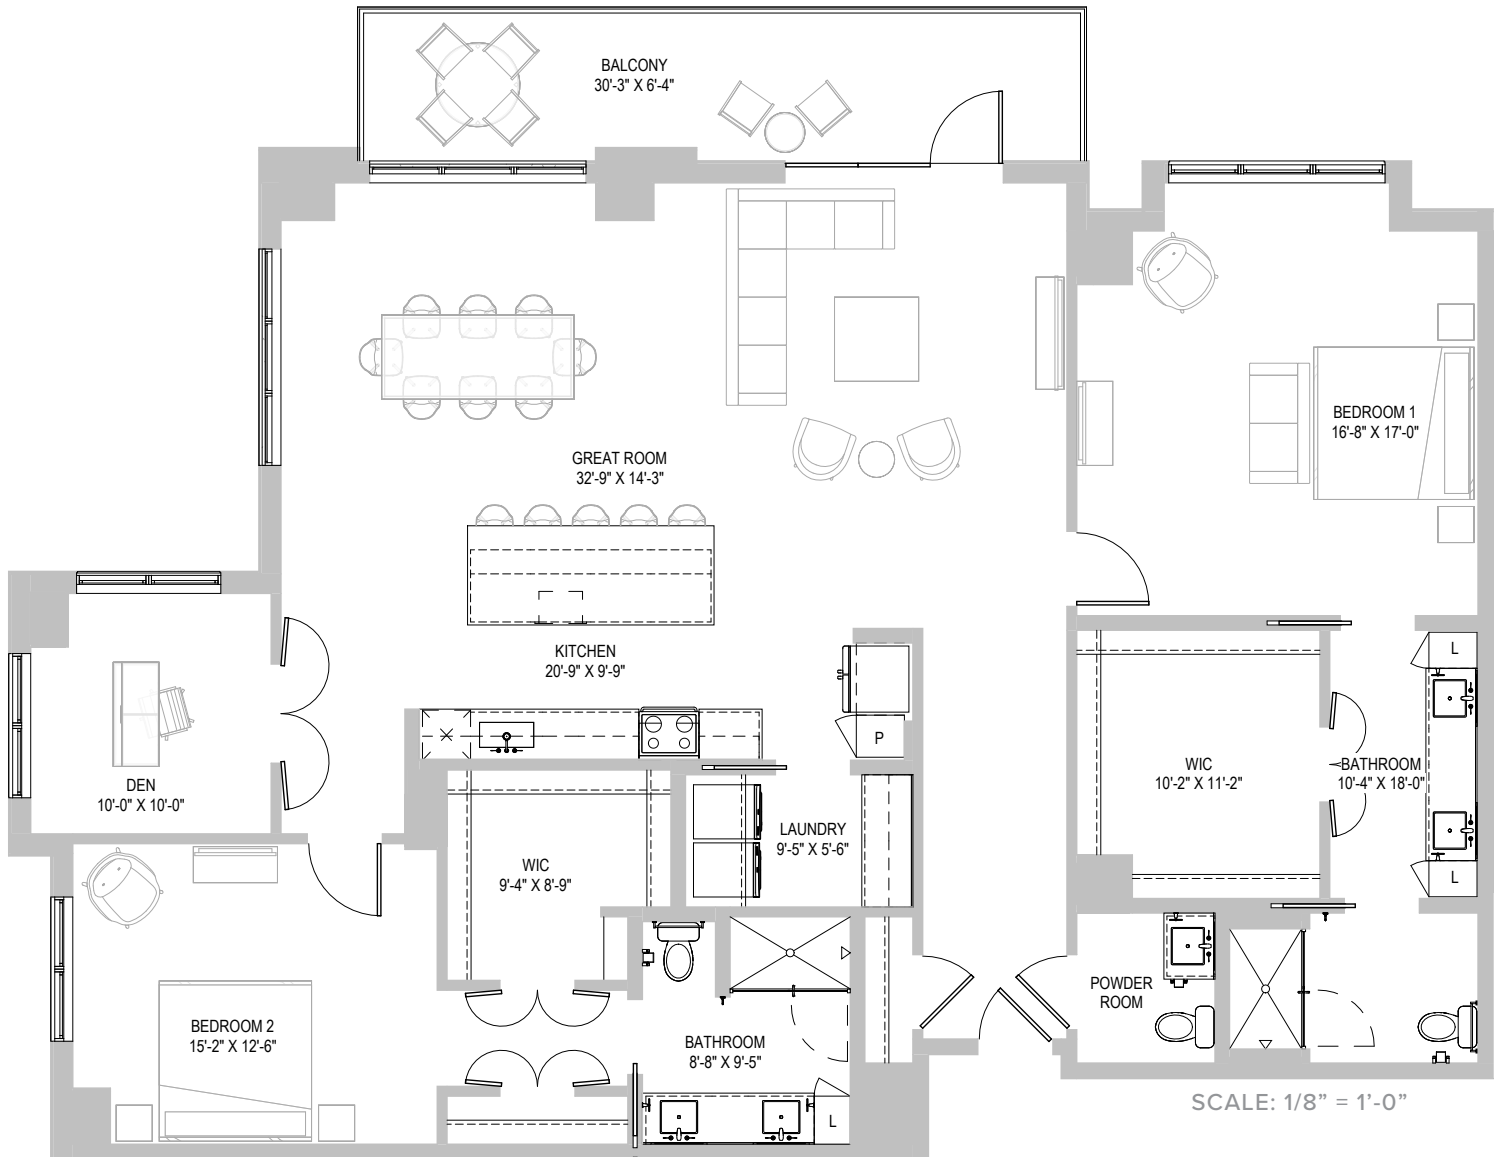

SABAL

2 BEDROOMS | 2.5 BATHS | DEN
2,146 SQ. FT.

THE WINSBERG AT GREEN CAY

4955 West Atlantic Avenue | Delray Beach, FL 33445
561-264-5820 | TheWinsberg.org

Dimensions, columns, features and specifications are approximate and subject to change.