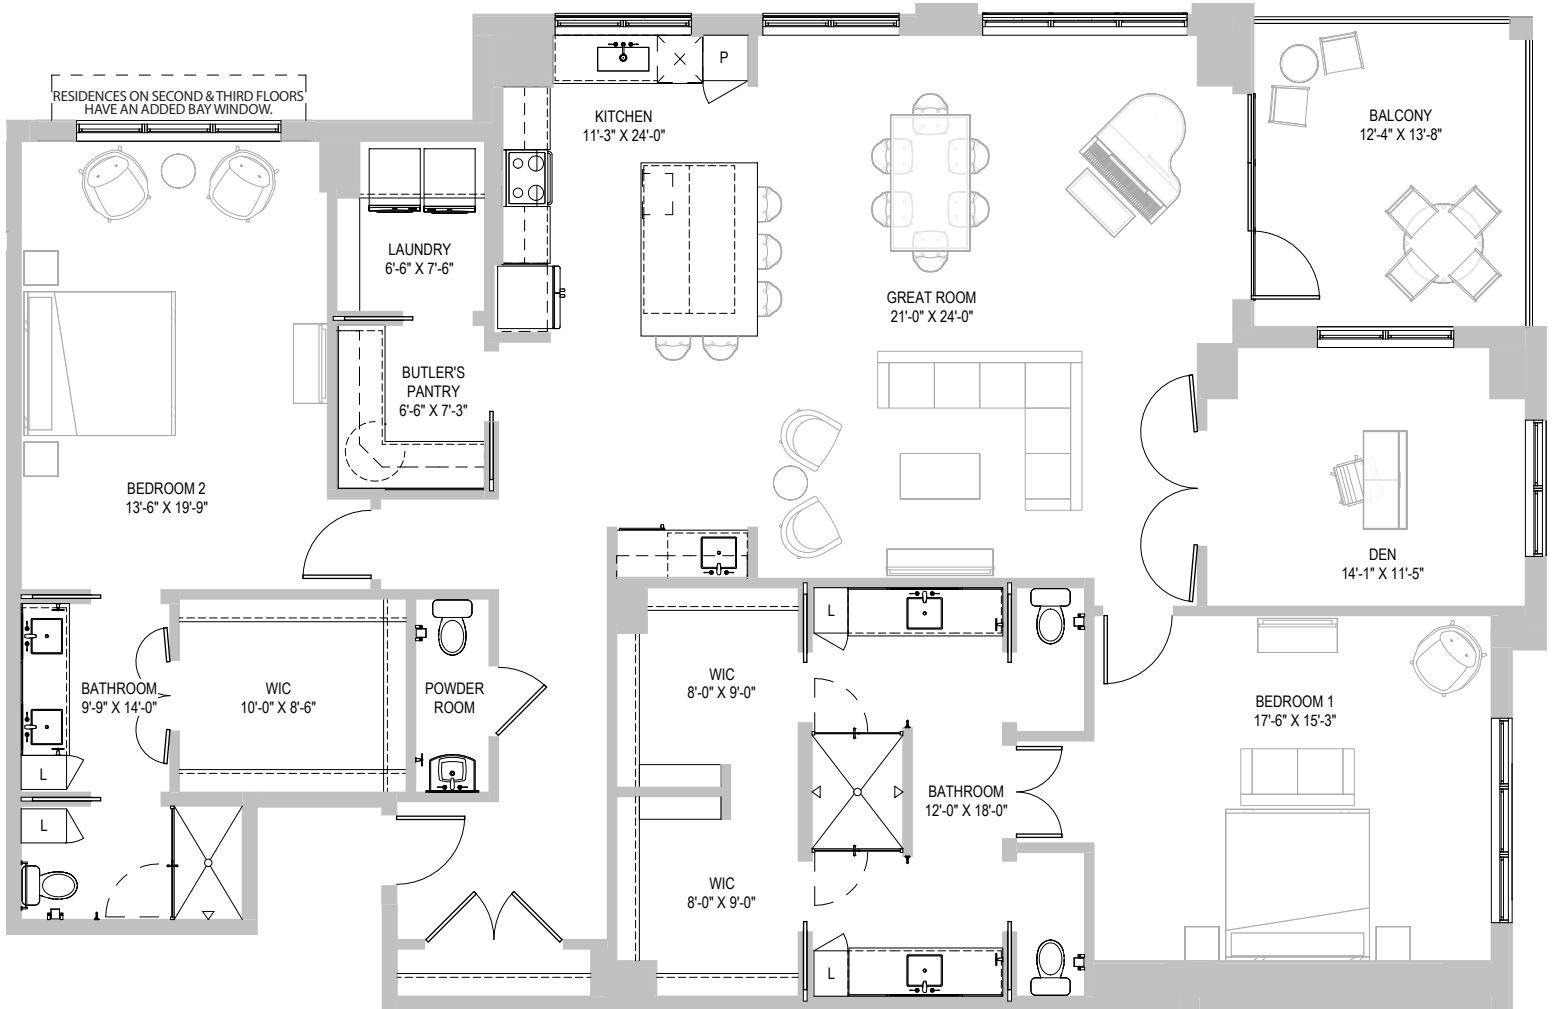

# VISTA

2 BEDROOMS | 2.5 BATHS | DEN | BUTLER'S PANTRY  
2,454 SQ. FT.

SCALE: 1/8" = 1'-0"

THE  
WINSBERG  
AT GREEN CAY

4955 West Atlantic Avenue | Delray Beach, FL 33445

561-264-5820 | TheWinsberg.org

Dimensions, columns, features and specifications are approximate and subject to change.