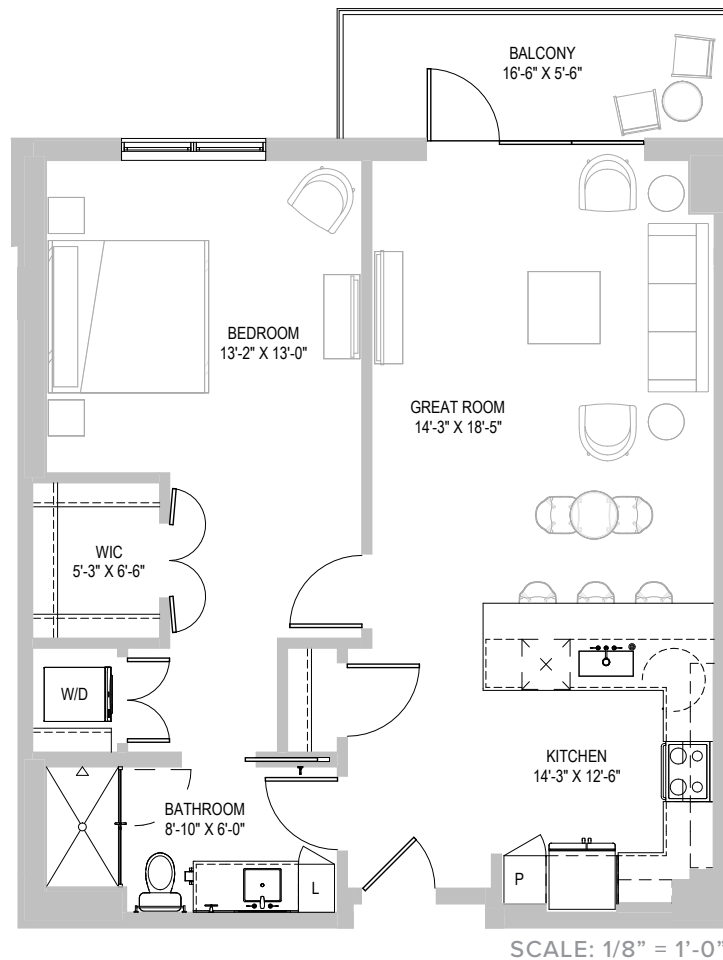

BREEZE

1 BEDROOM | 1 BATH

920 SQ. FT.

THE
WINSBERG
AT GREEN CAY

4955 West Atlantic Avenue | Delray Beach, FL 33445

561-264-5820 | TheWinsberg.org

Dimensions, columns, features and specifications are approximate and subject to change.