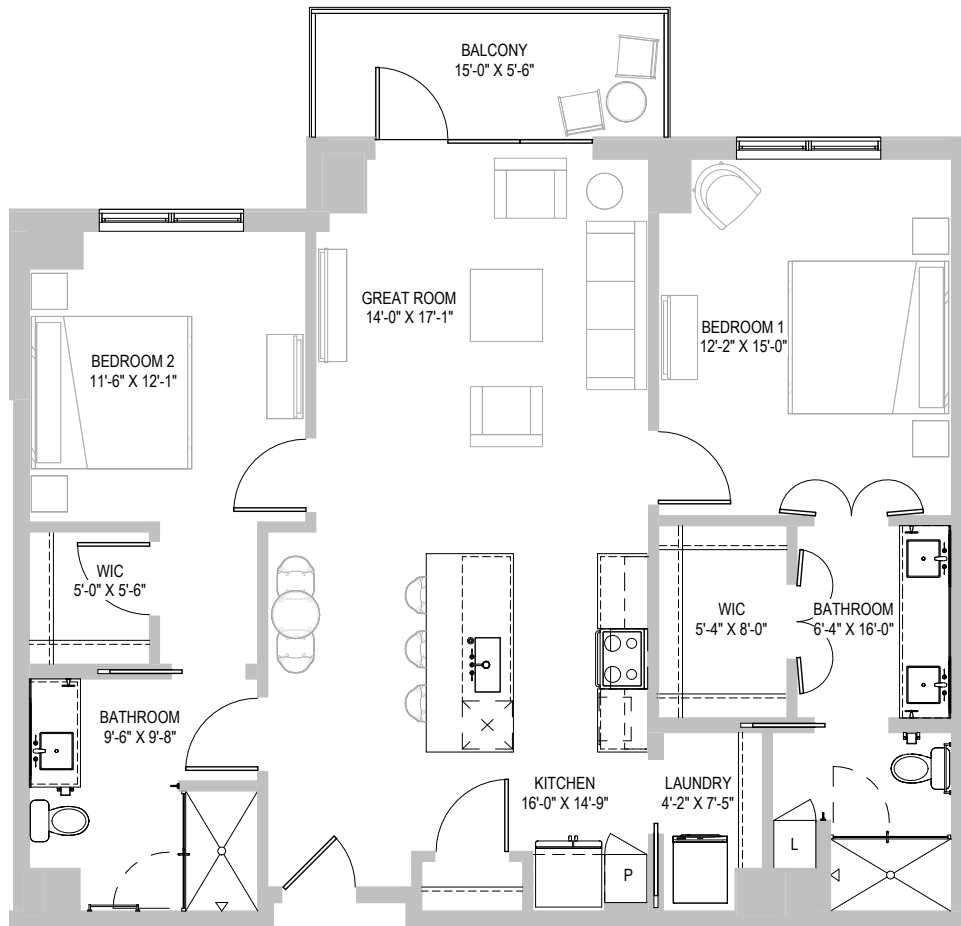

EGRET

2 BEDROOMS | 2 BATHS
1,201 SQ. FT.

SCALE: 1/8" = 1'-0"

THE WINSBERG

AT GREEN CAY

4955 West Atlantic Avenue | Delray Beach, FL 33445

561-264-5820 | TheWinsberg.org

Dimensions, columns, features and specifications are approximate and subject to change.